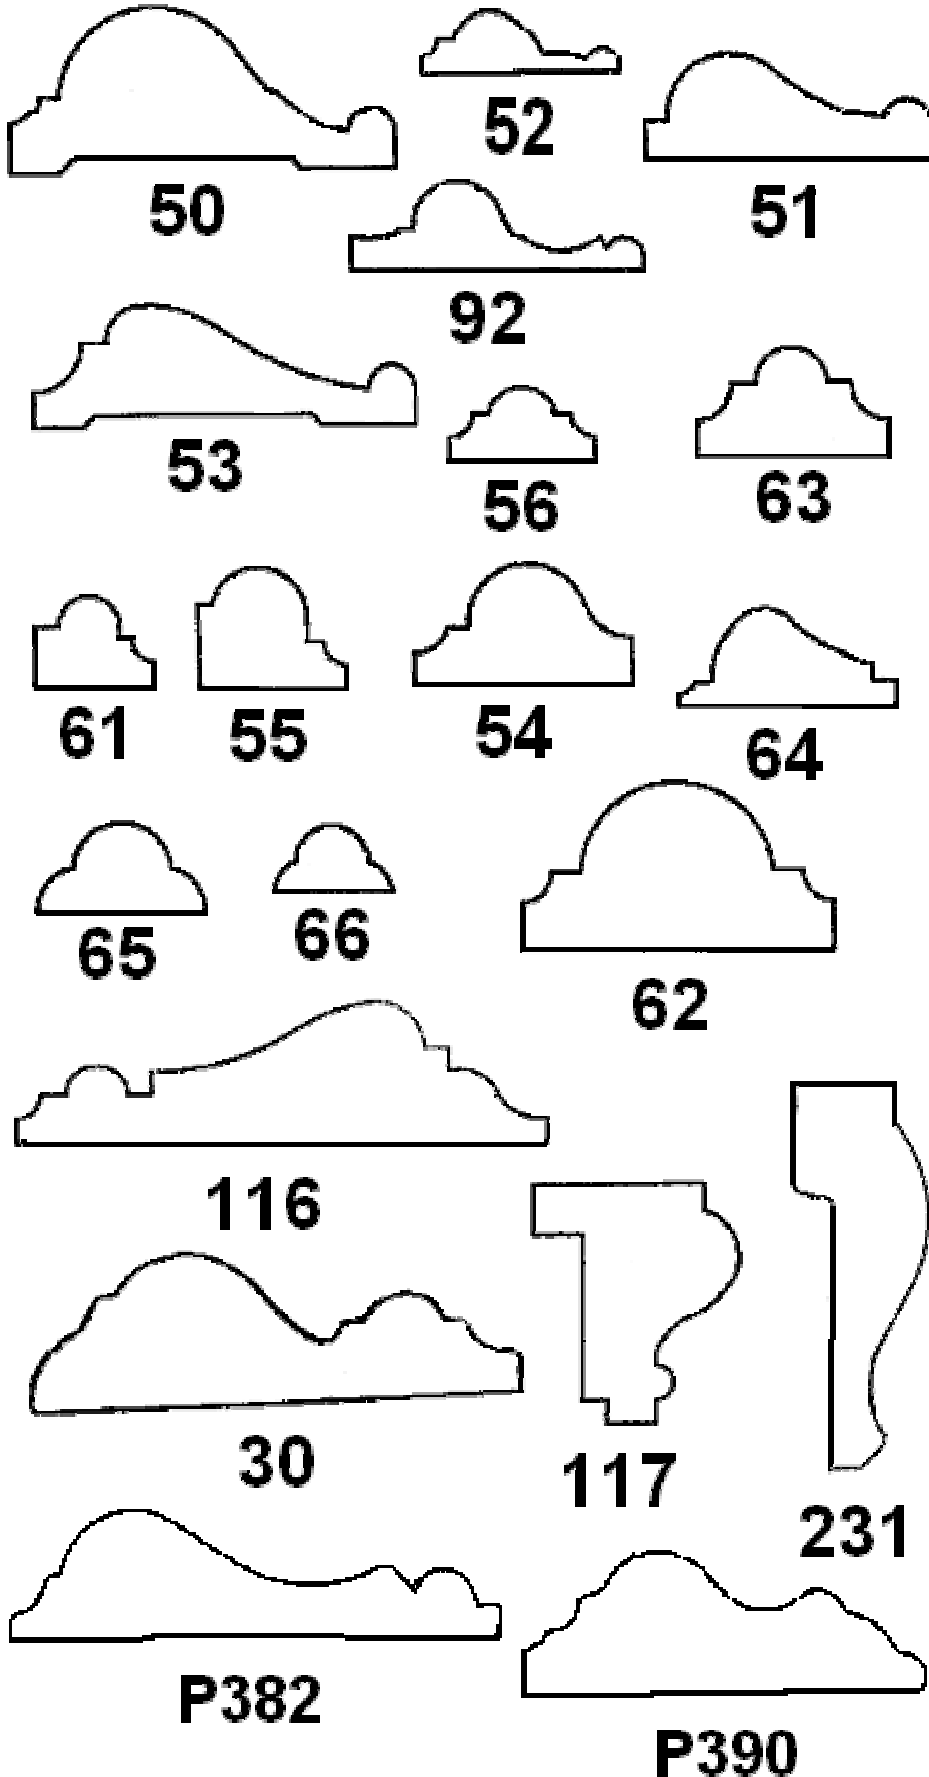

DECORATIVE & CHAIR RAIL

#30 Chair
1/2 x 2 1/2
Finger Joint

#63 Decor
5/8 x 1
Paint Grade
Oak

#50 Chair
1 x 2
Paint Grade

#64 Decor
1/2 x 1 1/8
Paint Grade

#51 Chair
5/8 x 1 1/2
Paint Grade
Oak

#65 Decor
1/2 x 7/8
Paint Grade

#52 Chair
3/8 x 1 1/8
Paint Grade
Oak

#66 Decor
3/8 x 5/8
Paint Grade
Oak

#53 Chair
5/8 x 2
Paint Grade
Oak

#92 Chair
1/2 x 1 1/2
Paint Grade

#54 Decor
5/8 x 1 1/8
Paint Grade

#116 Chair
3/4 x 2 3/4
Finger Joint
Oak

#58 Picture
3/4 x 1 3/4
Paint Grade

#60 Picture
5/8 x 1
Paint Grade

#86 Picture
1 1/4 x 2 3/8
Paint Grade

#89 Picture
5/8 x 1 3/8
Paint Grade

#118 Picture
3/4 x 1 7/8
Paint Grade

#17 Picture
5/8 x 2 1/4
Finger Joint

#43 Picture
1 1/4 x 1 1/2
Paint Grade

#44 Picture
1 x 1 3/4
Paint Grade

#45 Picture
1 x 1 1/8
Paint Grade
Oak

#125 Decor
1/2 x 1 5/8
Paint Grade
Oak
Maple
Cherry

#273 Picture
11/16 x 1 3/4
Primed

#127 Picture
3/4 x 1 3/4
Paint Grade